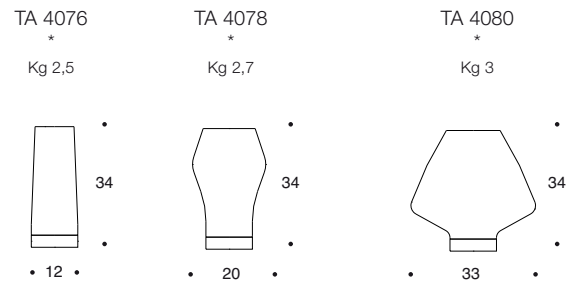

Colori / colours

-  cristallo ballotton
crystal "ballotton"
-  bianco
white
-  bianco e filigrana nera
white with internal black decorations

Forme

pag. 188

018 design
 Christophe Pillet

Lampadine / Bulbs

- * E14
1X75W max 230V
- 
- ** E27
1X150W 230V
- 