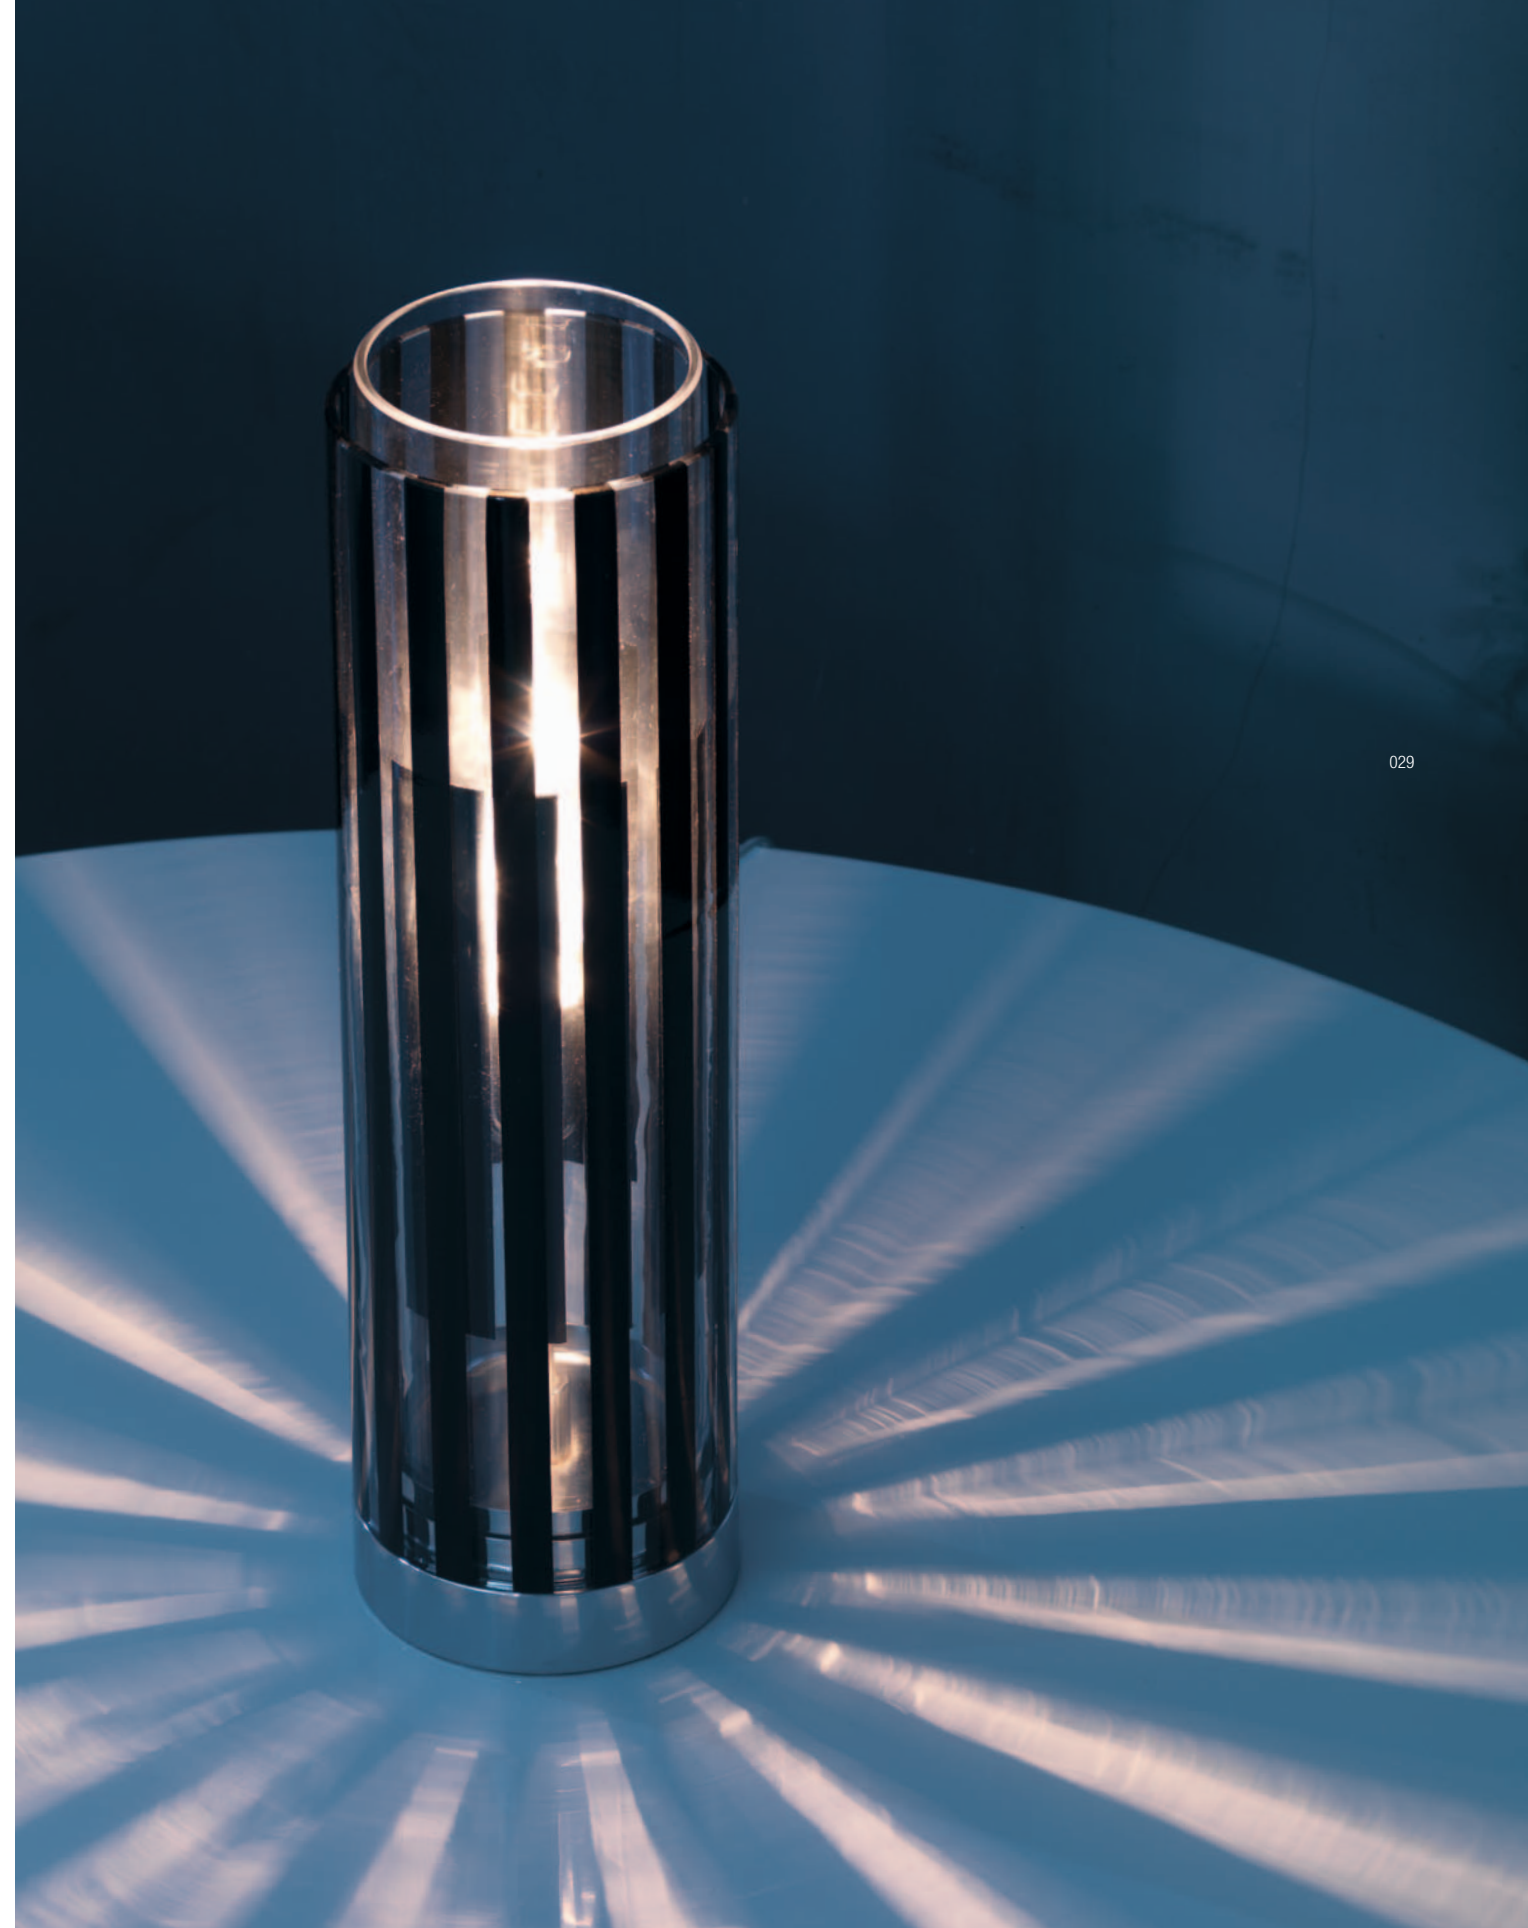

Lampada da tavolo in vetro soffiato
Struttura: metallo cromato
Colore diffusore: cristallo/bianco, cristallo/nero

Blown glass table lamp
Frame: polished chrome plated metal
Glass diffuser color: crystal/white, crystal/black

Colori / colours

TA 4082 *
Kg. 2,7

TA 4083 **
Kg. 3,2

Shutter

028 design
Gordon Guillaumier

Lampadine / Bulbs

* E14
1X75W max 230V

** E27
1X100W 230V

Classe II